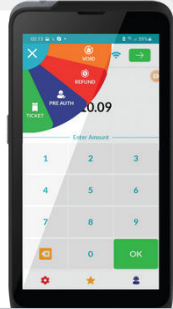

Connectivity
BT / WiFi / 4G

Purchase
\$330.00
+ \$14.95 Shipping

Rental
\$24.99/mo.

Mobile

IPOS Go! Tap to Pay

Downloadable phone app enables accepting contactless in-person payments with no additional equipment.

Connectivity
WiFi / 4G

Set Up Fee
\$39.95

Monthly
\$12.95 + \$0.05 per sale
\$6.95 (Android), \$9.95 (Apple)
Per Add'l Device

Combo

P3 4G Terminal

Identical to P1, but with 4G & Bluetooth connectivity, for mobile payments without needing WiFi.

Connectivity
BT / WiFi / 4G

Purchase
\$410.00
+ \$14.95 Shipping

Rental
\$29.99/mo.

P5 Handheld

Handheld 4G All-In-One POS, with email receipts, no keyboard or printer.

Connectivity
BT / WiFi / 4G

Purchase
\$330.00
+ \$14.95 Shipping