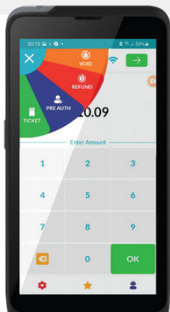

EQUIPMENT OPTIONS

Countertop

P1 Countertop

All-In-One POS with 2000 SKU capacity, USB ports, Keyboard & Printer

Connectivity
WiFi / IP

Purchase
\$310.00
+ \$14.95 Shipping

Rental
\$24.99/mo.

P3 4G Terminal

Identical to P1, but with 4G & Bluetooth connectivity, for mobile payments without needing WiFi.

Connectivity
BT / WiFi / 4G

Purchase
\$410.00
+ \$14.95 Shipping

Rental
\$29.99/mo.

P5 Handheld

Handheld 4G All-In-One POS, with email receipts, no keyboard or printer.

Connectivity
BT / WiFi / 4G

Purchase
\$330.00
+ \$14.95 Shipping

Rental
\$24.99/mo.

Mobile

IPOS Go! Tap to Pay

Downloadable phone app enables accepting contactless in-person payments with no additional equipment.

Connectivity
WiFi / 4G

Set Up Fee
\$39.95

Monthly
\$12.95 + \$0.05 per sale
\$6.95 (Android), \$9.95 (Apple)
Per Add'l Device

Combo

P3 4G Terminal

Identical to P1, but with 4G & Bluetooth connectivity, for mobile payments without needing WiFi.